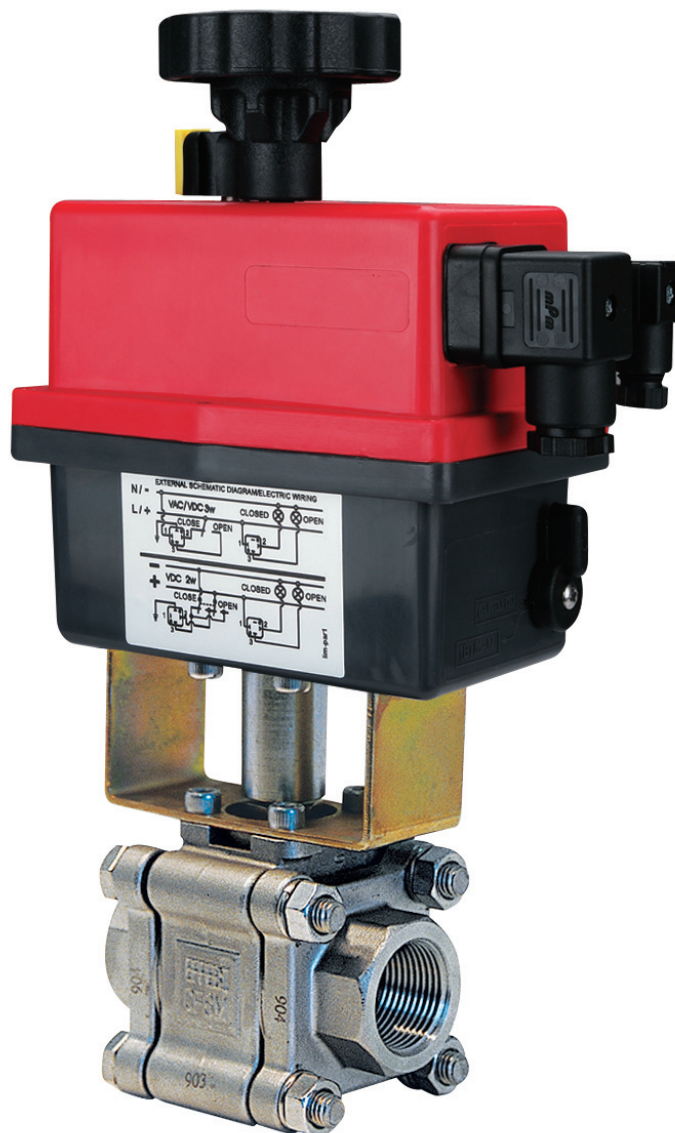

TITAN[®] CON ATTUATORE ELETTRICO

ATT. ELETTRICO EL 12-48 VDC / 15-48 VAC EH 80-240 VAC VDC

| | |
|-----------------|----------------------|
| art. E61AA20 | F/F gas da 1/4" a 2" |
| art. E61AA50 | F/F NPT da 1/4" a 2" |
| art. E61AA45 | SW da 1/4" a 2" |
| art. E61AA47 | BW da 1/4" a 2" |